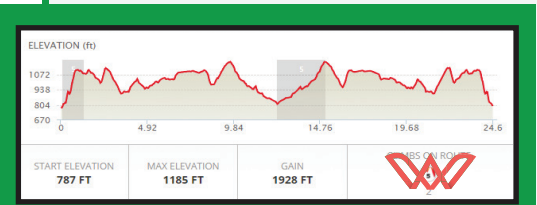

LEGEND

-  START
-  FINISH
-  MILE MARKERS
-  WATER/AID STATION
-  TURN LEFT
-  TURN RIGHT
-  U-TURN

WILDFLOWER
EXPERIENCE

10k RUN COURSE

10k | 6.2 MILES | 1 LAP

LAKE SAN ANTONIO | SOUTH SHORE

LEGEND

-  START
-  FINISH
-  MILE MARKERS
-  WATER/AID STATION
-  TURN LEFT
-  TURN RIGHT