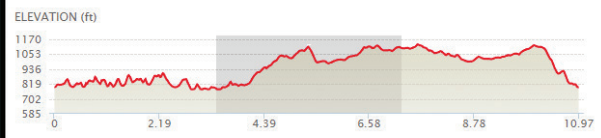

WILDFLOWER
EXPERIENCE

TRAIL RUN COURSE

20K | 12.4 MILES | 1 LAP

LAKE SAN ANTONIO | SOUTH SHORE

LEGEND

START

FINISH

MILE MARKERS

WATER/AID STATION

TURN LEFT

TURN RIGHT

START ELEVATION 796 FT	MAX ELEVATION 1129 FT	GAIN 840 FT
---------------------------	--------------------------	----------------